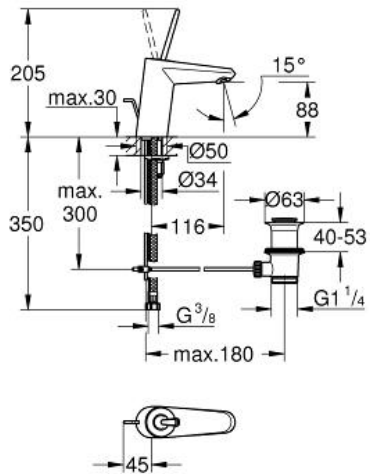

EURODISC JOY
Basin mixer 1/2" S-Size
MODEL # 23425000

Pure Freude
an Wasser

GROHE

Product Description:
EURODISC JOY
Basin mixer 1/2"
S-Size

Standard Specification:
monobloc installation
metal lever
GROHE FeatherControl Joystick cartridge
GROHE StarLight chrome finish
GROHE EcoJoy SpeedClean mousseur 5.7 l/min
GROHE QuickFix Plus installation system
pop-up waste set 1 1/4"
flexible connection hoses