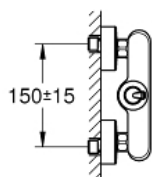

EURODISC JOY
Single-lever shower mixer 1/2"
MODEL # 23430LS0

Pure Freude
an Wasser

GROHE

Product Description:
EURODISC JOY
Single-lever shower mixer 1/2"

Standard Specification:
wall or deck mounted
metal lever
GROHE FeatherControl Joystick cartridge
GROHE StarLight chrome finish
shower bottom outlet 1/2" with
integrated non return-valve
S-unions
protected against backflow
min. recommended pressure 1 bar