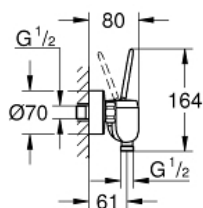

EURODISC JOY
Single-lever shower mixer 1/2"
MODEL # 23430LS0

Pure Freude
an Wasser

GROHE

Product Description:
EURODISC JOY
Single-lever shower mixer 1/2"

Standard Specification:
wall or deck mounted
metal lever
GROHE FeatherControl Joystick cartridge
GROHE StarLight chrome finish
shower bottom outlet 1/2" with
integrated non return-valve
S-unions
protected against backflow
min. recommended pressure 1 bar