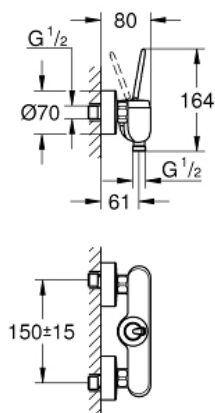

EURODISC JOY
Single-lever shower mixer 1/2"
MODEL # 23430000

Pure Freude
an Wasser

GROHE

Product Description:
EURODISC JOY
Single-lever shower mixer 1/2"

Standard Specification:
wall or deck mounted
metal lever
GROHE FeatherControl Joystick cartridge
GROHE StarLight chrome finish
shower bottom outlet 1/2" with
integrated non return-valve
S-unions
protected against backflow