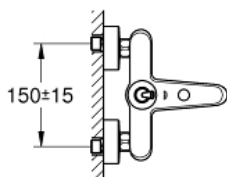

EURODISC JOY
Single-lever bath/shower mixer
1/2"

MODEL # 23431LS0

Pure Freude
an Wasser

GROHE

Product Description:

EURODISC JOY

Single-lever bath/shower mixer 1/2"

Standard Specification:

wall or deck mounted

metal lever

GROHE SilkMove Joystick cartridge

GROHE StarLight chrome finish

automatic diverter: bath/shower

mousseur

integrated non-return valve

in the shower outlet 1/2"

S-unions

protected against backflow

Color:

□ 23431LS0 moon white