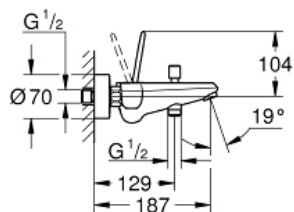

EURODISC JOY
Single-lever bath/shower mixer
1/2"

MODEL # 23431LS0

Pure Freude
an Wasser

GROHE

Product Description:

EURODISC JOY

Single-lever bath/shower mixer 1/2"

Standard Specification:

wall or deck mounted

metal lever

GROHE SilkMove Joystick cartridge

GROHE StarLight chrome finish

automatic diverter: bath/shower

mousseur

integrated non-return valve

in the shower outlet 1/2"

S-unions

protected against backflow

Color:

□ 23431LS0 moon white