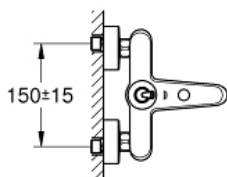

EURODISC JOY
Single-lever bath/shower mixer
1/2"

MODEL # 23431000

Pure Freude
an Wasser

GROHE

Product Description:
EURODISC JOY
Single-lever bath/shower mixer 1/2"

Standard Specification:
wall or deck mounted
metal lever
GROHE SilkMove Joystick cartridge
GROHE StarLight chrome finish
automatic diverter: bath/shower
mousseur
integrated non-return valve
in the shower outlet 1/2"
S-unions
protected against backflow