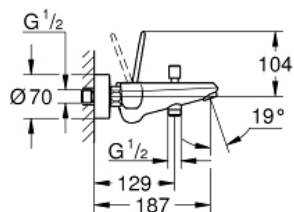

EURODISC JOY
Single-lever bath/shower mixer
1/2"

MODEL # 23431000

Pure Freude
an Wasser

GROHE

Product Description:
EURODISC JOY
Single-lever bath/shower mixer 1/2"

Standard Specification:
wall or deck mounted
metal lever
GROHE SilkMove Joystick cartridge
GROHE StarLight chrome finish
automatic diverter: bath/shower
mousseur
integrated non-return valve
in the shower outlet 1/2"
S-unions
protected against backflow