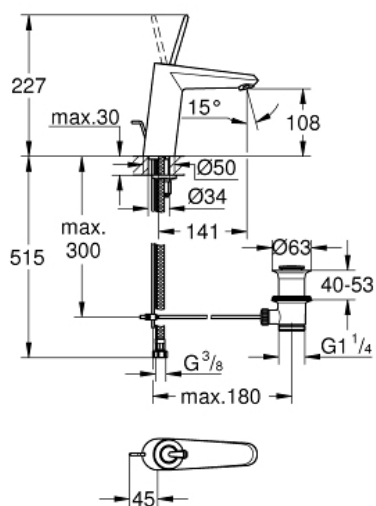

EURODISC JOY
Basin mixer 1/2" M-Size
MODEL # 23427LS0

Pure Freude
an Wasser

GROHE

Product Description:

EURODISC JOY
Basin mixer 1/2"
M-Size

Standard Specification:

monobloc installation
metal lever
GROHE FeatherControl Joystick cartridge
GROHE StarLight chrome finish
GROHE EcoJoy SpeedClean mousseur 5.7 l/min
GROHE QuickFix Plus installation system
pop-up waste set 1 1/4"
flexible connection hoses

Color:

□ 23427LS0 moon white