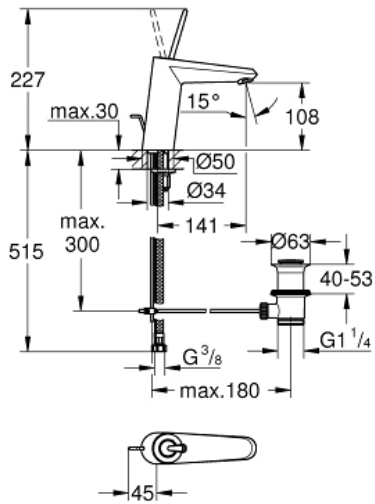

EURODISC JOY  
Basin mixer 1/2" M-Size  
MODEL # 23427000

Pure Freude  
an Wasser

GROHE

**Product Description:**  
EURODISC JOY  
Basin mixer 1/2"  
M-Size

**Standard Specification:**  
monobloc installation  
metal lever  
GROHE FeatherControl Joystick cartridge  
**GROHE StarLight** chrome finish  
**GROHE EcoJoy** SpeedClean mousseur 5.7 l/min  
**GROHE QuickFix Plus** installation system  
pop-up waste set 1 1/4"  
flexible connection hoses

**Color:**  
□ 23427000 Chrome