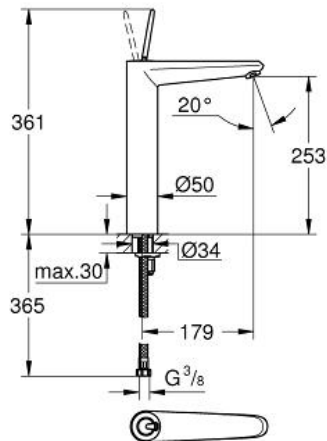

EURODISC JOY
Basin mixer 1/2" XL-Size
MODEL # 23428LS0

Pure Freude
an Wasser

GROHE

Product Description:

EURODISC JOY
Basin mixer 1/2"
XL-Size

Standard Specification:

monobloc installation
metal lever

for free-standing basins