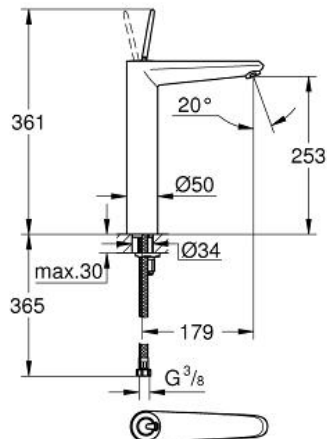

EURODISC JOY  
Basin mixer 1/2" XL-Size  
MODEL # 23428000

Pure Freude  
an Wasser

GROHE

**Product Description:**

**EURODISC JOY**  
Basin mixer 1/2"  
XL-Size

**Standard Specification:**

monobloc installation  
metal lever

flexible connection hoses

**Color:**

□ 23428000 Chrome