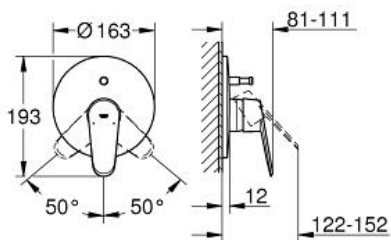

EURODISC COSMOPOLITAN
Single-lever bath/shower mixer
trim

MODEL # 19548LS2

Pure Freude
an Wasser

GROHE

Product Description:
EURODISC COSMOPOLITAN
Single-lever bath/shower mixer trim

Standard Specification:
set for final installation for
35 501 000
33 961 000
33 963 000

without concealed body
metal lever

GROHE StarLight chrome finish
automatic diverter: bath/shower
escutcheon- and shaft-sealing
wall escutcheon
covered fixing

Color:
□ 19548LS2 moon white