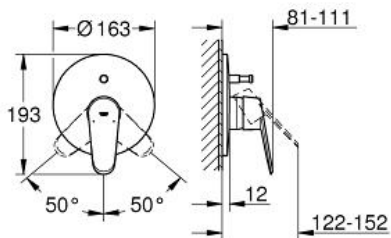

EURODISC COSMOPOLITAN
Single-lever bath/shower mixer
trim

MODEL # 19548002

Pure Freude
an Wasser

GROHE

Product Description:
EURODISC COSMOPOLITAN
Single-lever bath/shower mixer trim

Standard Specification:
set for final installation for
35 501 000

without concealed body
metal lever

GROHE StarLight chrome finish
automatic diverter: bath/shower
escutcheon- and shaft-sealing
wall escutcheon
covered fixing

Color:
□ 19548002 Chrome