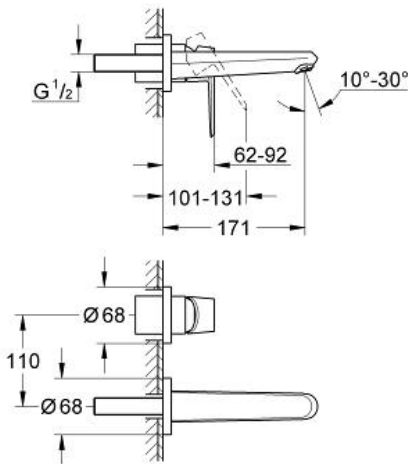

EURODISC COSMOPOLITAN 2-hole basin mixer M-Size

MODEL # 19573002

Pure Freude
an Wasser

GROHE

Product Description:
EURODISC COSMOPOLITAN
2-hole basin mixer
M-Size

Standard Specification:
wall or deck mounted
set for final installation for
23 571 000

without concealed body
metal escutcheon
metal lever

GROHE StarLight chrome finish

GROHE AquaGuide NEW

centre distance 110 mm

projection 170 mm

Color:

□ 19573002 Chrome