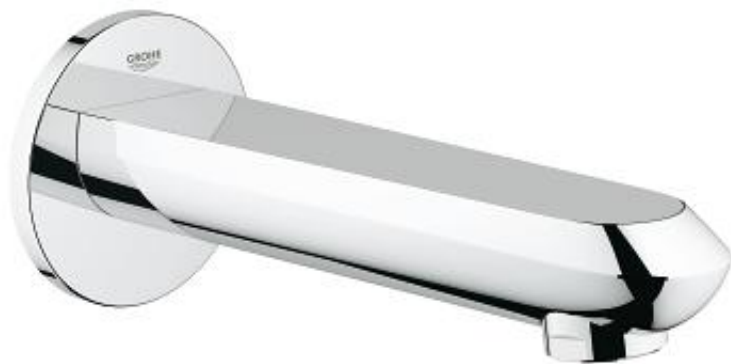

EURODISC COSMOPOLITAN Bath spout

MODEL # 13278002

Pure Freude
an Wasser

GROHE

Product Description:
EURODISC COSMOPOLITAN
Bath spout

Standard Specification:
wall or deck mounted
GROHE StarLight chrome finish
mousseur
male thread 1/2"
projection 170 mm

Color:
□ 13278002 Chrome