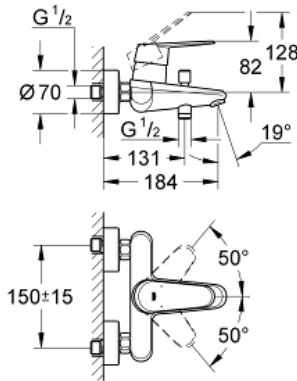

EURODISC COSMOPOLITAN

Single-lever bath/shower mixer 1/2"

MODEL # 33390002

Pure Freude
an Wasser

Product Description:
EURODISC COSMOPOLITAN
Single-lever bath/shower mixer 1/2"

Standard Specification:
wall or deck mounted, metal lever
GROHE SilkMove 46 mm ceramic cartridge
GROHE StarLight chrome finish
adjustable flow rate limiter
adjustable minimum flow rate 2.5 l/min
automatic diverter: bath/shower
mousseur, integrated non-return valve
in the shower outlet 1/2"
S-unions
protected against backflow
optional temperature limiter (46 308 000)