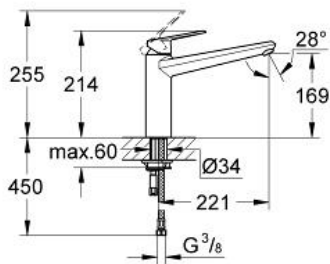

## Single-lever sink mixer 1/2"

MODEL # 33770002

Pure Freude  
an Wasser

**GROHE**

**Product Description:**  
EURODISC COSMOPOLITAN  
Single-lever sink mixer 1/2"

**Standard Specification:**  
medium spout  
monobloc installation  
**GROHE StarLight** finish  
**GROHE SilkMove** 35 mm ceramic cartridge  
mousseur  
adjustable flow rate limiter  
swivel cast spout  
swivel area 140°  
flexible connection hoses  
rapid installation system