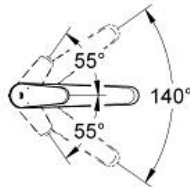

## Single-lever sink mixer 1/2"

MODEL # 33770002

Pure Freude  
an Wasser

**GROHE**

**Product Description:**  
EURODISC COSMOPOLITAN  
Single-lever sink mixer 1/2"

**Standard Specification:**  
medium spout  
monobloc installation  
**GROHE StarLight** finish  
**GROHE SilkMove** 35 mm ceramic cartridge  
mousseur  
adjustable flow rate limiter  
swivel cast spout  
swivel area 140°  
flexible connection hoses  
rapid installation system