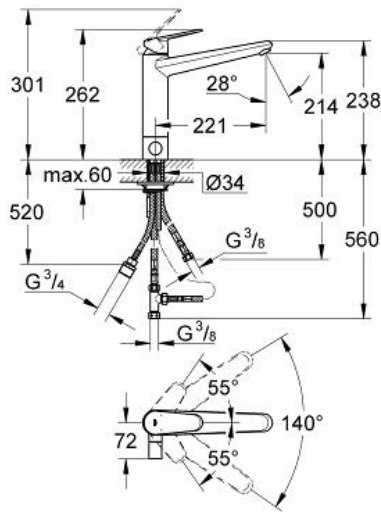

## Single-lever sink mixer 1/2"

MODEL # 31237002

Pure Freude  
an Wasser

**Product Description:**  
EURODISC COSMOPOLITAN  
Single-lever sink mixer 1/2"

**Standard Specification:**  
integrated stop valve  
medium spout  
monobloc installation  
**GROHE StarLight** finish  
**GROHE SilkMove** 35 mm ceramic cartridge  
mousseur  
adjustable flow rate limiter  
swivel cast spout  
swivel area 140°  
rapid installation system  
flexible connection hoses

**Color:**  
□ 31237002 Chrome