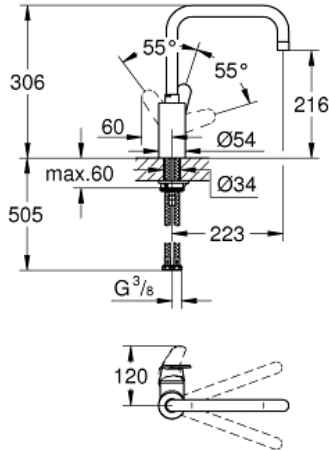

# EURODISC COSMOPOLITAN Single-lever sink mixer 1/2"

MODEL # 32259002

Pure Freude  
an Wasser

**Product Description:**  
EURODISC COSMOPOLITAN  
Single-lever sink mixer 1/2"

**Standard Specification:**  
high spout  
monobloc installation  
**GROHE StarLight** finish  
**GROHE SilkMove** 35 mm ceramic cartridge  
mousseur  
adjustable flow rate limiter  
swivel tubular spout  
selectable swivel area : 0° / 150° / 360°  
flexible connection hoses  
rapid installation system