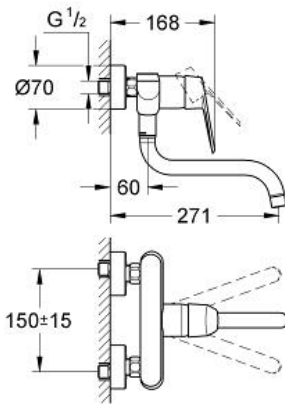

EURODISC COSMOPOLITAN Single-lever sink mixer 1/2"

MODEL # 33772002

Pure Freude
an Wasser

GROHE

Product Description:
EURODISC COSMOPOLITAN
Single-lever sink mixer 1/2"

Standard Specification:
wall or deck mounted
GROHE StarLight finish
GROHE SilkMove 46 mm ceramic cartridge
mousseur
adjustable flow rate limiter
swivel tubular spout
selectable swivel area : 0° / 150°
projection 211 mm
S-unions