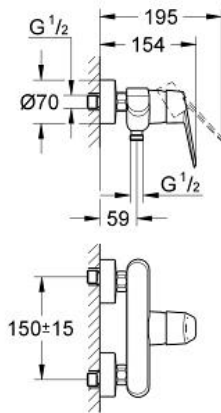

EURODISC COSMOPOLITAN  
Single-lever shower mixer 1/2"

MODEL # 33569002

Pure Freude  
an Wasser

GROHE

**Product Description:**  
EURODISC COSMOPOLITAN  
Single-lever shower mixer 1/2"

**Standard Specification:**  
wall or deck mounted, metal lever  
**GROHE SilkMove** 46 mm ceramic cartridge  
**GROHE StarLight** chrome finish  
adjustable flow rate limiter  
adjustable minimum flow rate 2.5 l/min  
shower bottom outlet 1/2"  
integrated non-return valve, S-unions  
protected against backflow  
optional temperature limiter (46 308 000)