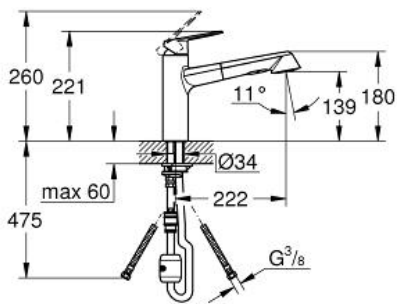

EURODISC COSMOPOLITAN

Single-lever sink mixer 1/2"

MODEL # 32257002

Pure Freude
an Wasser

Product Description:
EURODISC COSMOPOLITAN
Single-lever sink mixer 1/2"

Standard Specification:
medium spout
monobloc installation
GROHE StarLight finish
GROHE SilkMove 35 mm ceramic cartridge
pull-out dual spray
diverter: mousseur/shower jet
automatic return to mousseur
adjustable flow rate limiter
swivel cast spout, swivel area 100°
protected against backflow
flexible connection hoses
rapid installation system