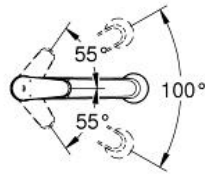

EURODISC COSMOPOLITAN

Single-lever sink mixer 1/2"

MODEL # 32257002

Pure Freude
an Wasser

Product Description:
EURODISC COSMOPOLITAN
Single-lever sink mixer 1/2"

Standard Specification:
medium spout
monobloc installation
GROHE StarLight finish
GROHE SilkMove 35 mm ceramic cartridge
pull-out dual spray
diverter: mousseur/shower jet
automatic return to mousseur
adjustable flow rate limiter
swivel cast spout, swivel area 100°
protected against backflow
flexible connection hoses
rapid installation system