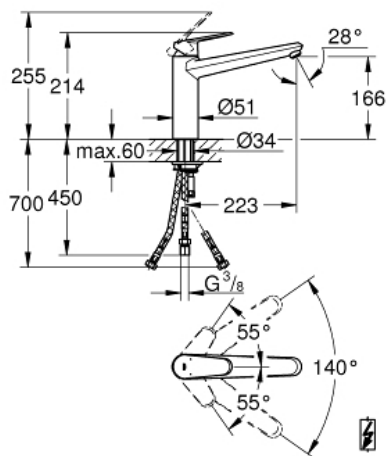

EURODISC COSMOPOLITAN  
Single-lever sink mixer 1/2"

MODEL # 31206002

Pure Freude  
an Wasser

GROHE

**Product Description:**  
EURODISC COSMOPOLITAN  
Single-lever sink mixer 1/2"

**Standard Specification:**  
for use with displacement water heater  
medium spout  
monobloc installation  
**GROHE StarLight** finish  
**GROHE SilkMove** 35 mm ceramic cartridge  
flow straightener  
adjustable flow rate limiter  
swivel cast spout  
swivel area 140°  
flexible connection hoses  
rapid installation system

**Color:**  
□ 31206002 Chrome