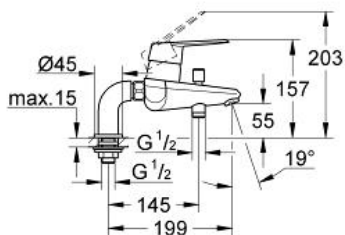

### 1/2"

MODEL # 33392002

Pure Freude  
an Wasser

**GROHE**

**Product Description:**  
EURODISC COSMOPOLITAN  
Single-lever bath/shower mixer 1/2"

**Standard Specification:**  
deck mounted  
metal lever  
**GROHE SilkMove** 46 mm ceramic cartridge  
**GROHE StarLight** chrome finish  
adjustable flow rate limiter  
adjustable minimum flow rate 2.5 l/min  
automatic diverter: bath/shower  
mousseur  
integrated non-return valve  
in the shower outlet 1/2"  
pillar unions  
protected against backflow  
optional temperature limiter (46 308 000)