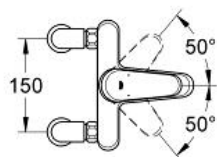

### 1/2"

MODEL # 33392002

Pure Freude  
an Wasser

**GROHE**

**Product Description:**  
EURODISC COSMOPOLITAN  
Single-lever bath/shower mixer 1/2"

**Standard Specification:**  
deck mounted  
metal lever  
**GROHE SilkMove** 46 mm ceramic cartridge  
**GROHE StarLight** chrome finish  
adjustable flow rate limiter  
adjustable minimum flow rate 2.5 l/min  
automatic diverter: bath/shower  
mousseur  
integrated non-return valve  
in the shower outlet 1/2"  
pillar unions  
protected against backflow  
optional temperature limiter (46 308 000)