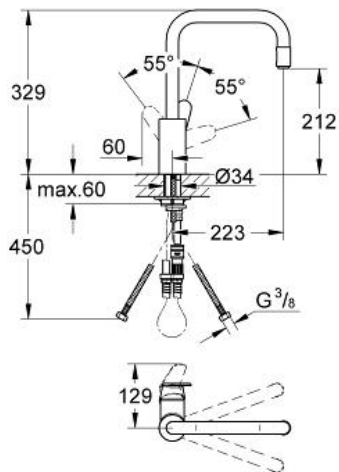

EURODISC COSMOPOLITAN
Single-lever sink mixer 1/2"

MODEL # 31122002

Pure Freude
an Wasser

GROHE

Product Description:
EURODISC COSMOPOLITAN
Single-lever sink mixer 1/2"

Standard Specification:
high spout
monobloc installation
GROHE StarLight finish
GROHE SilkMove 35 mm ceramic cartridge
pull out mousseur spout
swivel tubular spout
adjustable flow rate limiter
swivel area 360°
protected against backflow
flexible connection hoses
rapid installation system