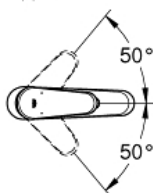

EURODISC COSMOPOLITAN

Single-lever bath/shower mixer

1/2"

MODEL # 33192002

Pure Freude
an Wasser

GROHE

Product Description:
EURODISC COSMOPOLITAN
Single-lever bath/shower mixer 1/2"

Standard Specification:
monobloc installation
metal lever
GROHE SilkMove 46 mm ceramic cartridge
GROHE StarLight chrome finish
adjustable flow rate limiter
adjustable minimum flow rate 2.5 l/min
automatic diverter: bath/shower
mousseur
integrated non-return valve
in the shower outlet 1/2"
flexible connection hoses
protected against backflow
optional temperature limiter (46 308 000)