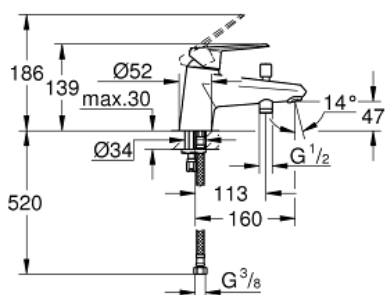

EURODISC COSMOPOLITAN

Single-lever bath/shower mixer

1/2"

MODEL # 33192002

Pure Freude
an Wasser

GROHE

Product Description:
EURODISC COSMOPOLITAN
Single-lever bath/shower mixer 1/2"

Standard Specification:
monobloc installation
metal lever
GROHE SilkMove 46 mm ceramic cartridge
GROHE StarLight chrome finish
adjustable flow rate limiter
adjustable minimum flow rate 2.5 l/min
automatic diverter: bath/shower
mousseur
integrated non-return valve
in the shower outlet 1/2"
flexible connection hoses
protected against backflow
optional temperature limiter (46 308 000)