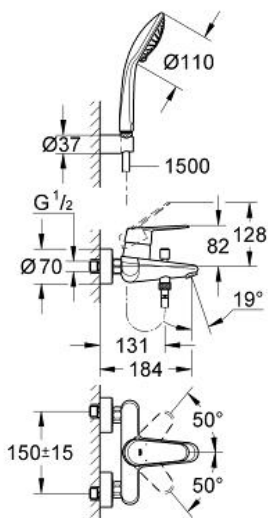

## Single-lever bath/shower mixer 1/2"

MODEL # 33395002

Pure Freude  
an Wasser

**GROHE**

**Product Description:**  
**EURODISC COSMOPOLITAN**  
Single-lever bath/shower mixer 1/2"

**Standard Specification:**

wall or deck mounted  
metal lever  
**GROHE SilkMove** 46 mm ceramic cartridge  
**GROHE StarLight** chrome finish  
adjustable flow rate limiter  
adjustable minimum flow rate 2.5 l/min  
automatic diverter: bath/shower  
mousseur  
integrated non-return valve  
in the shower outlet 1/2"  
S-unions  
protected against backflow  
optional temperature limiter (46 308 000)  
noise classification 1 in accordance  
with DIN4109  
with shower set  
Consisting of:  
Euphoria hand shower (27 222 000)  
wall shower holder (27 056 000)  
Relaxaflex hose 1500 mm 1/2" x 1/2" (28 151)