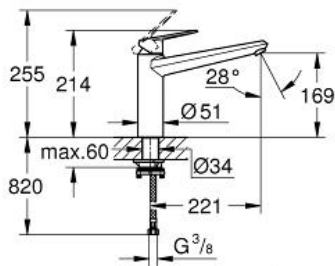

# EURODISC COSMOPOLITAN Single-lever sink mixer 1/2"

MODEL # 33312002

Pure Freude  
an Wasser

**GROHE**

**Product Description:**  
EURODISC COSMOPOLITAN  
Single-lever sink mixer 1/2"

**Standard Specification:**  
for installation in front of window  
medium spout  
monobloc installation

**GROHE StarLight** finish  
**GROHE SilkMove** 35 mm ceramic cartridge  
mousseur  
adjustable flow rate limiter  
swivel cast spout  
swivel area 140°  
non-removable socket height: 30 mm  
flexible connection hoses