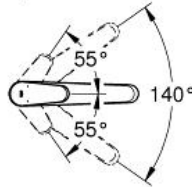

# EURODISC COSMOPOLITAN Single-lever sink mixer 1/2"

MODEL # 33312002

Pure Freude  
an Wasser

**GROHE**

**Product Description:**  
EURODISC COSMOPOLITAN  
Single-lever sink mixer 1/2"

**Standard Specification:**  
for installation in front of window  
medium spout  
monobloc installation

**GROHE StarLight** finish  
**GROHE SilkMove** 35 mm ceramic cartridge  
mousseur  
adjustable flow rate limiter  
swivel cast spout  
swivel area 140°  
non-removable socket height: 30 mm  
flexible connection hoses