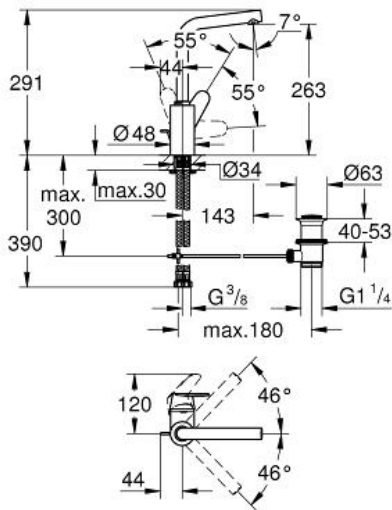

EURODISC COSMOPOLITAN

Single-lever basin mixer 1/2" L-Size

MODEL # 23054002

Pure Freude
an Wasser

Product Description:
EURODISC COSMOPOLITAN
 Single-lever basin mixer 1/2"
 L-Size

Standard Specification:
 monobloc installation
 metal lever
 covered lever fixing
GROHE SilkMove 35 mm ceramic cartridge
 adjustable flow rate limiter
GROHE StarLight chrome finish
GROHE QuickFix Plus installation system
 mousseur
 swivel tubular spout with stop limiter
 pop-up waste set 1 1/4"
 flexible connection hoses
 optional temperature limiter (46 375 000)

Color:
 23054002 Chrome