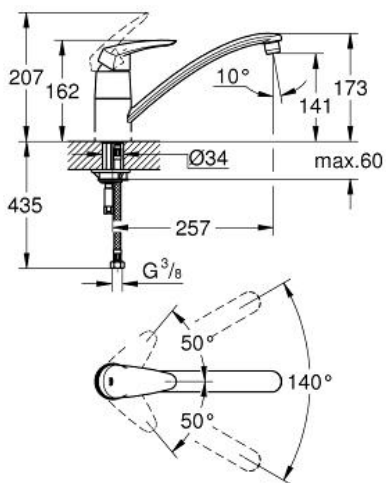

EURODISC
Single-lever sink mixer 1/2"
MODEL # 33770001

Pure Freude
an Wasser

GROHE

Product Description:
EURODISC
Single-lever sink mixer 1/2"

Standard Specification:
low spout
monobloc installation
GROHE StarLight finish
GROHE SilkMove 35 mm ceramic cartridge
mousseur
adjustable flow rate limiter
swivel tubular spout
swivel area 140°
with stop restriction
flexible connection hoses
rapid installation system

Color:
□ 33770001 Chrome