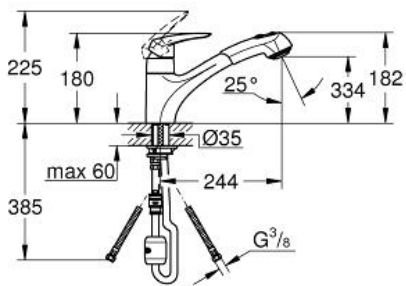

EURODISC
Single-lever sink mixer 1/2"
MODEL # 32257001

Pure Freude
an Wasser

Product Description:
EURODISC
Single-lever sink mixer 1/2"

Standard Specification:
low spout
monobloc installation
GROHE StarLight finish
GROHE SilkMove 35 mm ceramic cartridge
pull-out dual spray
diverter: mousseur/shower jet
adjustable flow rate limiter
swivel cast spout
swivel area 140°
flexible connection hoses
rapid installation system

Color:
□ 32257001 Chrome