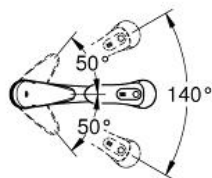

EURODISC
Single-lever sink mixer 1/2"
MODEL # 32257001

Pure Freude
an Wasser

Product Description:
EURODISC
Single-lever sink mixer 1/2"

Standard Specification:
low spout
monobloc installation
GROHE StarLight finish
GROHE SilkMove 35 mm ceramic cartridge
pull-out dual spray
diverter: mousseur/shower jet
adjustable flow rate limiter
swivel cast spout
swivel area 140°
flexible connection hoses
rapid installation system