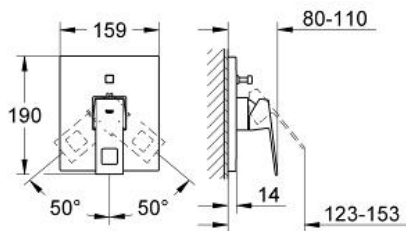

EUROCUBE
Single-lever bath/shower mixer
trim

MODEL # 19896000

Pure Freude
an Wasser

GROHE

Product Description:

EUROCUBE

Single-lever bath/shower mixer trim

Standard Specification:

set for final installation for
35 501 000

without concealed body

metal lever

GROHE StarLight chrome finish

automatic diverter: bath/shower

escutcheon- and shaft-sealing

metal escutcheon

covered fixing