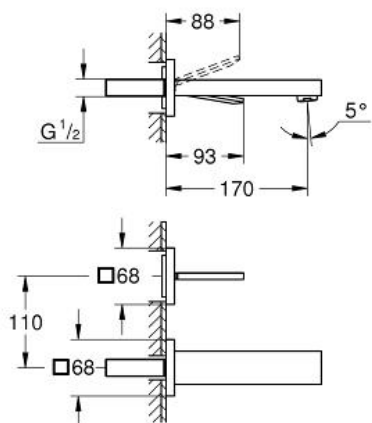

EUROCUBE JOY
2-hole basin mixer M-Size
MODEL # 19997000

Pure Freude
an Wasser

GROHE

Product Description:

EUROCUBE JOY
2-hole basin mixer
M-Size

Standard Specification:

wall or deck mounted
set for final installation for
23 429 000

without concealed body

GROHE StarLight chrome finish

GROHE EcoJoy SpeedClean mousseur 5.7 l/min

centre distance 110 mm

projection 170 mm

Color:

□ 19997000 Chrome