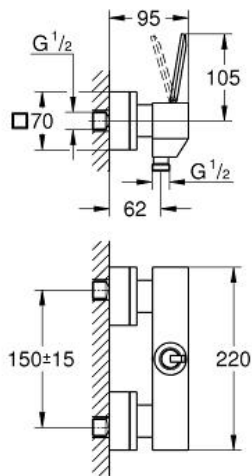

EUROCUBE JOY
Single-lever shower mixer 1/2"
MODEL # 23665000

Pure Freude
an Wasser

GROHE

Product Description:
EUROCUBE JOY
Single-lever shower mixer 1/2"

Standard Specification:
wall or deck mounted
metal lever
GROHE FeatherControl Joystick cartridge
GROHE StarLight chrome finish
shower bottom outlet 1/2" with
integrated non return-valve
protected against backflow