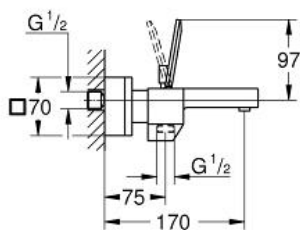

EUROCUBE JOY
Single-lever bath/shower mixer
1/2"

MODEL # 23666000

Pure Freude
an Wasser

GROHE

Product Description:

EUROCUBE JOY

Single-lever bath/shower mixer 1/2"

Standard Specification:

wall or deck mounted

metal lever

GROHE FeatherControl Joystick cartridge

GROHE StarLight chrome finish

GROHE XL Waterfall

integrated non-return valve

in the shower outlet 1/2"

S-unions

protected against backflow

Color:

□ 23666000 Chrome