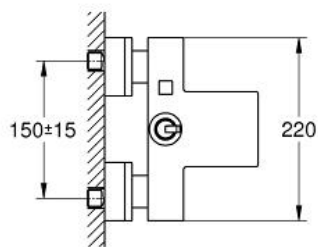

EUROCUBE JOY
Single-lever bath/shower mixer
1/2"

MODEL # 23666000

Pure Freude
an Wasser

GROHE

Product Description:

EUROCUBE JOY

Single-lever bath/shower mixer 1/2"

Standard Specification:

wall or deck mounted

metal lever

GROHE FeatherControl Joystick cartridge

GROHE StarLight chrome finish

GROHE XL Waterfall

integrated non-return valve

in the shower outlet 1/2"

S-unions

protected against backflow

Color:

□ 23666000 Chrome