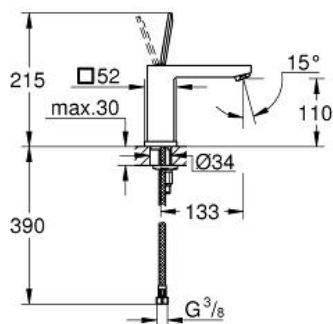

EUROCUBE JOY
Basin mixer 1/2" M-Size
MODEL # 23658000

Pure Freude
an Wasser

GROHE

Product Description:

EUROCUBE JOY
Basin mixer 1/2"
M-Size

Standard Specification:

monobloc installation
metal lever
GROHE FeatherControl Joystick cartridge
GROHE StarLight chrome finish
GROHE EcoJoy SpeedClean mousseur 5.7 l/min
GROHE QuickFix Plus installation system
smooth body
flexible connection hoses