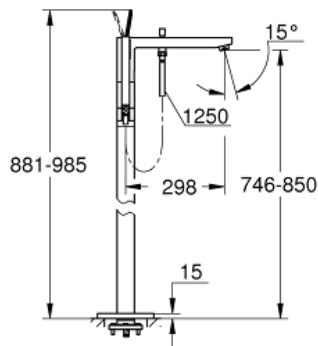

EUROCUBE JOY
Single-lever bath mixer 1/2", floor
mounted

MODEL # 23667000

Pure Freude
an Wasser

GROHE

Product Description:
EUROCUBE JOY
Single-lever bath mixer 1/2", floor mounted

Standard Specification:
set for final installation for
45 984 001
without roughing-in-set
GROHE FeatherControl Joystick cartridge
GROHE StarLight finish
automatic diverter: bath/shower
spout with mousseur
projection 298 mm
integrated non-return valve
in the shower outlet 1/2"
with shower holder
Euphoria Cube hand shower 7.6 l/min
Silverflex shower hose 1250 mm (28 362)
protected against backflow

Color:
□ 23667000 Chrome