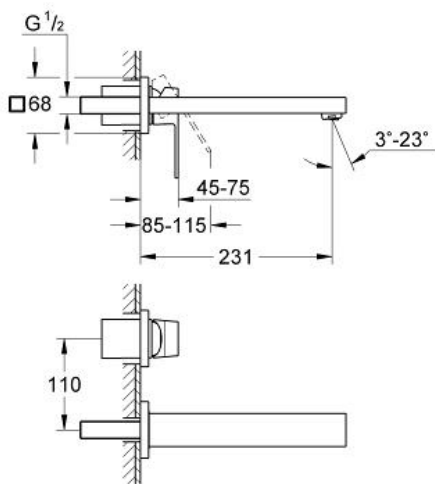

EUROCUBE  
2-hole basin mixer M-Size  
MODEL # 23447000

Pure Freude  
an Wasser

GROHE

**Product Description:**

**EUROCUBE**  
2-hole basin mixer  
M-Size

**Standard Specification:**

wall or deck mounted  
**without concealed body**  
with metal plate  
metal lever

**GROHE StarLight** chrome finish

**GROHE AquaGuide** adjustable mousseur 5.7 l/min  
centre distance 110 mm

**Color:**

□ 23447000 Chrome