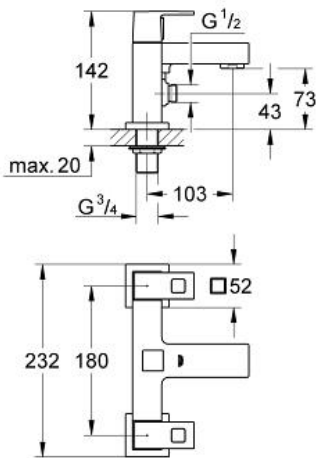

EUROCUBE
Two-handed Bath/Shower mixer
1/2"
MODEL # 25137000

Pure Freude
an Wasser

Product Description:
EUROCUBE
Two-handed Bath/Shower mixer 1/2"

Standard Specification:
deck mounted
metal handles
Longlife headpart 3/4"
automatic diverter: bath/shower
integrated non-return valve
in the shower outlet 1/2"
GROHE StarLight chrome finish
recommended pressure 0.2 - 5.0 bar

Color:
□ 25137000 Chrome