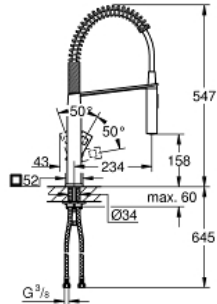

EUROCUBE
Single-lever sink mixer 1/2"
MODEL # 31395DC0

Pure Freude
an Wasser

GROHE

Product Description:
EUROCUBE
Single-lever sink mixer 1/2"

Standard Specification:
monobloc installation
28 mm ceramic cartridge
with **GROHE SilkMove**
GROHE StarLight finish
diverter: mousseur/shower jet
swivel spout
swivel area 140°
360° maneuverable spring arm
protected against backflow
flexible connection hoses
applicable for under cupboard installation
rapid installation system