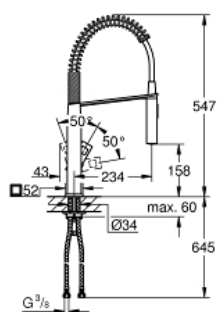

EUROCUBE
Single-lever sink mixer 1/2"
MODEL # 31395000

Pure Freude
an Wasser

GROHE

Product Description:
EUROCUBE
Single-lever sink mixer 1/2"

Standard Specification:
monobloc installation
GROHE StarLight finish
28 mm ceramic cartridge
with **GROHE SilkMove**
diverter: mousseur/shower jet
swivel spout
swivel area 140°
360° maneuverable spring arm
protected against backflow
flexible connection hoses
applicable for under cupboard installation
rapid installation system