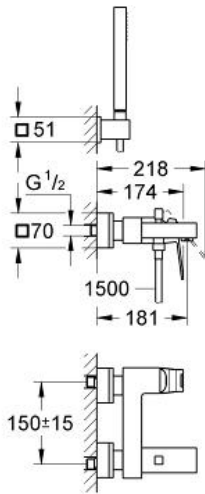

EUROCUBE
Single-lever bath/shower mixer
1/2"

MODEL # 23141000

Pure Freude
an Wasser

GROHE

Product Description:

EUROCUBE

Single-lever bath/shower mixer 1/2"

Standard Specification:

wall or deck mounted

metal lever

GROHE SilkMove 46 mm ceramic cartridge

GROHE StarLight chrome finish

adjustable flow rate limiter

automatic diverter: bath/shower

mousseur

integrated non-return valve

in the shower outlet 1/2"

covered S-unions

protected against backflow

optional temperature limiter (46 375 000)

Hand shower (27 698 000)

wall shower holder (27 693 000)

shower hose 1500 mm (28 151 000)

Color: