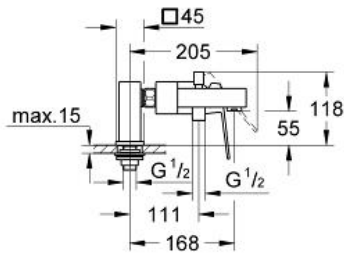

EUROCUBE
Single-lever bath/shower mixer
1/2"

MODEL # 23143000

Pure Freude
an Wasser

GROHE

Product Description:

EUROCUBE

Single-lever bath/shower mixer 1/2"

Standard Specification:

deck mounted

metal lever

GROHE SilkMove 46 mm ceramic cartridge

GROHE StarLight chrome finish

adjustable flow rate limiter

automatic diverter: bath/shower

mousseur

integrated non-return valve

in the shower outlet 1/2"

pillar unions

protected against backflow

optional temperature limiter (46 375 000)

Color:

□ 23143000 Chrome