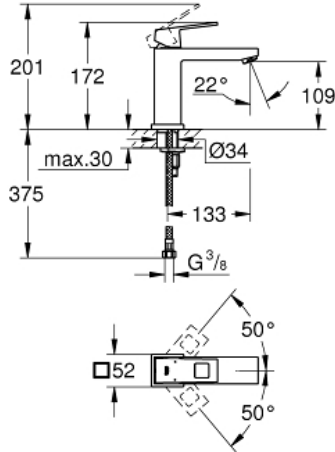

EUROCUBE  
Basin mixer 1/2" M-Size  
MODEL # 23446000

Pure Freude  
an Wasser

GROHE

**Product Description:**  
EUROCUBE  
Basin mixer 1/2"  
M-Size

**Standard Specification:**  
monobloc installation  
metal lever  
28 mm ceramic cartridge  
with **GROHE SilkMove**  
with temperature limiter  
**GROHE StarLight** chrome finish  
**GROHE EcoJoy** SpeedClean mousseur 5.7 l/min  
**GROHE QuickFix Plus** installation system  
smooth body  
flexible connection hoses

**Color:**  
□ 23446000 Chrome