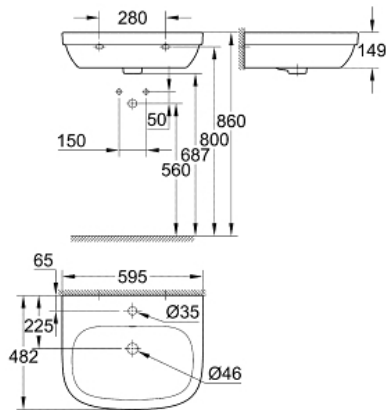

EURO CERAMIC
Wash basin 60
MODEL # 3933500H

Pure Freude
an Wasser

GROHE

Product Description:

EURO CERAMIC
Wash basin 60

Standard Specification:

wall hung
1 hole punched
with overflow
600 x 480 mm
wall fixings not included
vitreous China
With **PureGuard** hygiene coating
(anti-stick coating and anti-bacterial glazing)

Color:

□ 3933500H alpine white