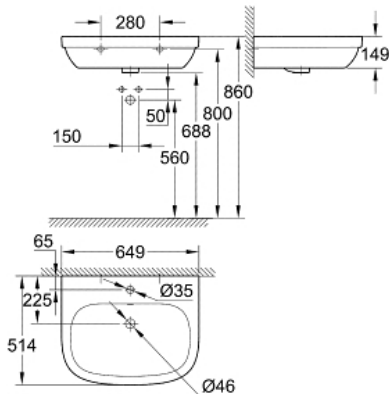

EURO CERAMIC  
Wash basin 65

MODEL # 3932300H

Pure Freude  
an Wasser

GROHE

**Product Description:**

**EURO CERAMIC**  
**Wash basin 65**

**Standard Specification:**

wall hung  
1 hole punched  
with overflow  
650 x 515 mm  
**wall fixings not included**  
vitreous China  
With **PureGuard** hygiene coating  
(anti-stick coating and anti-bacterial glazing)

**Color:**

□ 3932300H alpine white