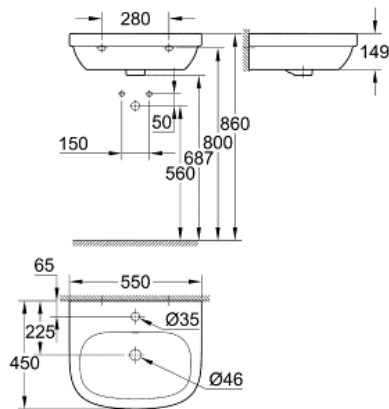

EURO CERAMIC
Wash basin 55

MODEL # 3933600H

Pure Freude
an Wasser

GROHE

Product Description:

EURO CERAMIC
Wash basin 55

Standard Specification:

wall hung
1 hole punched
with overflow
550 x 450 mm
wall fixings not included
vitreous China
With **PureGuard** hygiene coating
(anti-stick coating and anti-bacterial glazing)

Color:

□ 3933600H alpine white