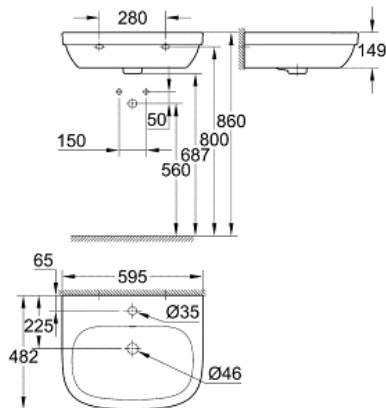

EURO CERAMIC
Wash basin 60
MODEL # 39335000

Pure Freude
an Wasser

GROHE

Product Description:

EURO CERAMIC
Wash basin 60

Standard Specification:

wall hung
1 hole punched
with overflow
600 x 480 mm
wall fixings not included
vitreous China
optional: **PureGuard** anti stick coating and anti bacterial
glazing (00H)

Color:

□ 39335000 alpine white