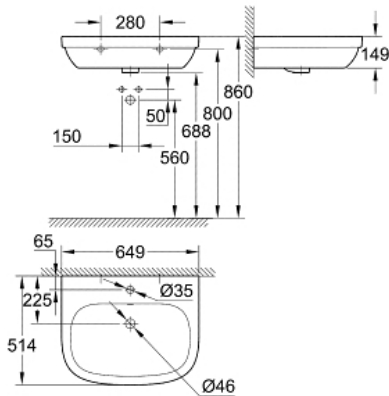

EURO CERAMIC
Wash basin 65

MODEL # 39323000

Pure Freude
an Wasser

GROHE

Product Description:

EURO CERAMIC
Wash basin 65

Standard Specification:

wall hung
1 hole punched
with overflow
650 x 515 mm
wall fixings not included
vitreous China
optional: **PureGuard** anti stick coating and anti bacterial
glazing (00H)

Color:

□ 39323000 alpine white