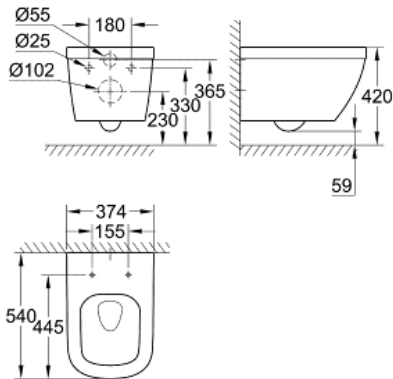

EURO CERAMIC
Wall hung WC

MODEL # 3932800H

Pure Freude
an Wasser

GROHE

Product Description:

EURO CERAMIC
Wall hung WC

Standard Specification:

for concealed cistern
horizontal outlet
Triple Vortex
rimless
flush volume 3/5 l
including fixation set
vitreous China
fully skirted with invisible fixation
With **PureGuard** hygiene coating
(anti-stick coating and anti-bacterial glazing)

Color:

□ 3932800H alpine white