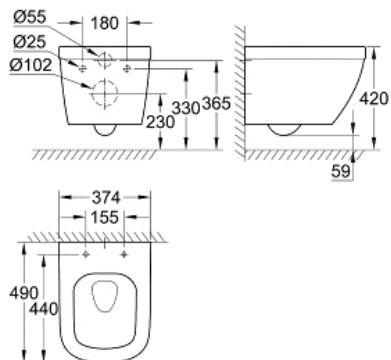

EURO CERAMIC
Wall hung compact WC
MODEL # 3920600H

Pure Freude
an Wasser

GROHE

Product Description:
EURO CERAMIC
Wall hung compact WC

Standard Specification:
horizontal outlet
Triple Vortex
rimless
flush volume 3/5 l
49 cm width
including fixation set
vitreous China
fully skirted with invisible fixation
With **PureGuard** hygiene coating
(anti-stick coating and anti-bacterial glazing)