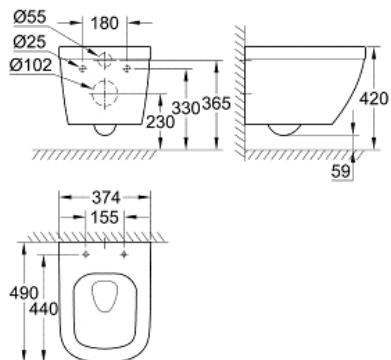

EURO CERAMIC
Wall hung compact WC
MODEL # 39206000

Pure Freude
an Wasser

GROHE

Product Description:
EURO CERAMIC
Wall hung compact WC

Standard Specification:
horizontal outlet
Triple Vortex
rimless
flush volume 3/5 l
49 cm width
including fixation set
vitreous China
fully skirted with invisible fixation
optional: **PureGuard** anti stick coating and anti bacterial
glazing (00H)